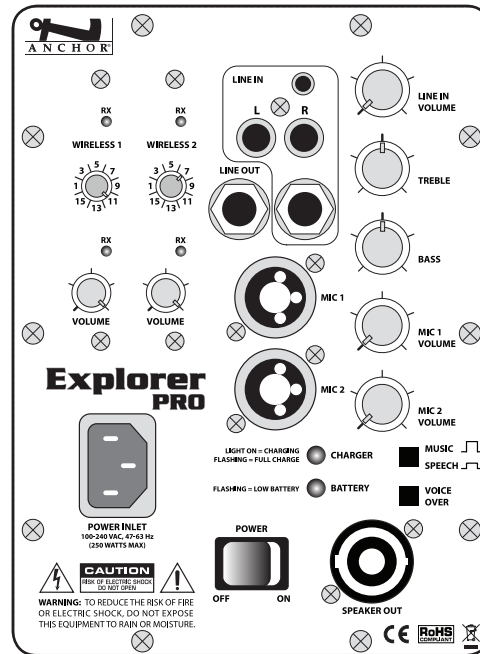

## Features

- Reach Crowds of 500+
- True AC/DC - 110/220V Power Supply
- Peak Wattage 75W AC / 50W DC
- 110 dB of Clear Sound
- Single or Dual UHF Wireless with 16 User Selectable Channels
- LED Displays Battery Level & Charge State
- Two Microphone Combo Input Jacks
- Short Circuit & Thermal Overload Protection
- 6.5" Woven Fiber Woofer & High-Output Horn Tweeter
- Lightweight at just 23 Pounds
- Improved "Limiter" Circuitry Reduces Distortion & Increases Intelligibility
- Speech Projection Mode For Crystal-Clear Voice Projection
- "Voice Over" Music Ducking Feature
- Durable Injection-Molded Polypropylene Case
- External Speaker Output Powers Optional Companion Speaker