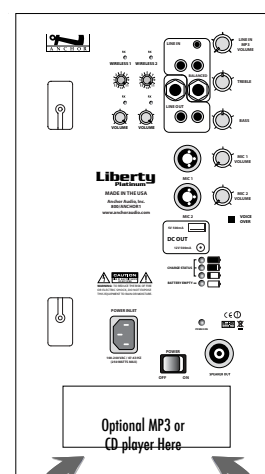

UHF WIRELESS

- WH-6000 Wireless handheld microphone transmitter
- WB-6000 Wireless body-pack transmitter (requires handsfree microphone)
- Microphone options include: Over-the-Ear/EM-TA4F, Lapel/LM-60, Collar/CM-60, Headband/HBMTA4F

TECHNICAL SPECIFICATIONS

Rated Power Output	125 watts AC / 100 watts DC	Mic Inputs:	Lo-Z (1 KΩ), balanced, XLR
Max SPL @ Rated Power	110 dB		12 VDC condenser mic (phantom) power
Battery	Two 12 V rechargeable, 9.0 AH		Hi-Z (10 KΩ), unbalanced, 1/4" phone
	Full recharge: approx 7 hrs		Hi-Z (10 KΩ), unbalanced, 1/8" stereo, 1/4" phone
Frequency Response	60 Hz - 15 kHz $\pm$ 3dB	Line In/Out	unbalanced, stereo RCA
Line Output (post fader)	isolated, 600 Ω, 1/4" phone	Sensitivity For Rated Output	
AC Power Reqs.	100 - 240 VAC, 50/60 Hz, 300W max	Lo-Z Microphone	-52 dBV (2.5 mVrms)
DC Out	12V 500mA	Hi-Z Microphone	-43 dBV (7.5 mVrms)
USB	5V 500mA	Auxiliary (line)	-14 dBV (200 mVrms)
Dimensions (HWD)	22" x 14" x 11.5" (56 x 35.6 x 29.2 cm)	Phantom Power	36V
Weight (AC/DC)	38 lbs / 17 Kg	Speaker Out	4-pole Neutrik Speakon® jack
Weight (AC only)	26 lbs / 12 Kg		

(Features & Specifications Subject to Change Without Notice)

Anchor Audio, Inc.
Portable Sound Systems • Carlsbad, California

800.262.4671

www.anchoraudio.com

SL/0910