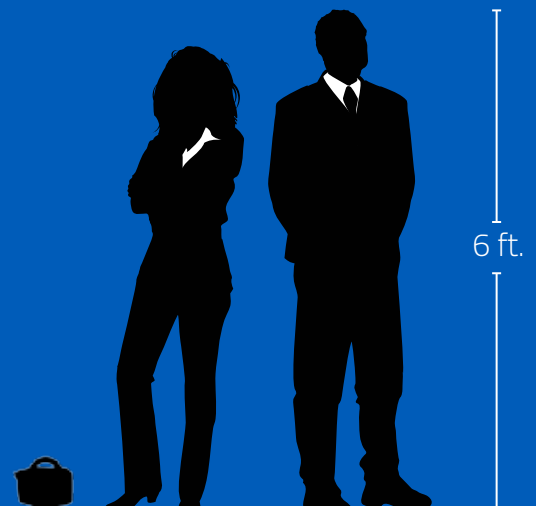

MINIVOX LITE / AN-MINI

Portable Public Address System

Perfect for...

- Tour Guides
- First Responders
- Auctions
- Schools & Universities
- Cheer & Dance Practice
- Military Training
- Indoor & Outdoor Events
- Public Gatherings
- Field Trips
- Emergency Preparedness
- and more!

TECH SPECS

- 100 dB of clear sound
- 30W AC/DC mode
- 1.9 GHz wireless frequency
- 1/4" mic input
- 3.5 mm AUX line input
- Rechargeable AA alkaline batteries
- One 4.5" woofer

FEATURES

- Reaches crowds of 100+
- Connect up to two wireless mics
- Mic boost button
- Batteries operate 10 - 12 hours on a single charge
- Optional rechargeable battery kit

MiniVox Lite

(AN-MINIU2 Back Panel)

Technical Specifications

Rated Power Output	30 watts AC/DC
Max SPL @ Rated Power	100 dB @ 1 meter
Frequency Response	100 Hz – 15 kHz ± 3 dB
Microphone Wireless Frequency	1.9 GHz DECT
Microphone Wireless Range	300' + line of sight
Line Input	Line level, 3.5 mm
Microphone Input	Lo-Z, 1/4" phone
Line Output	Line level, 3.5 mm
Speaker Type	4.5" Neodymium woofer
Battery	Ten 'AA' alkaline
Dimensions (HWD)	5.5" x 5.5" x 6" (14 x 14 x 15.24 cm)
Weight	2.5 lbs / 1.13 Kg
Warranty	6 years
RC-30 - Battery Recharge Kit	
Battery Type	Ten 'AA' size, NiMH 2.5 Ah
AC-30 Input	120 VAC, 60 Hz
AC-30/220 Input	220 VAC, 50 Hz