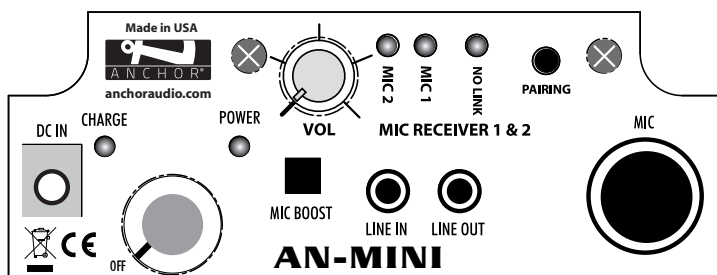

TECH SPECS

- 100 dB of clear sound
- 30W AC/DC mode
- 1.9 GHz wireless frequency
- 1/4" mic input
- 3.5 mm AUX line input
- Rechargeable AA alkaline batteries
- One 4.5" woofer

FEATURES

- Reaches crowds of 100+
- Connect up to two wireless mics
- Mic boost button
- Batteries operate 10 - 12 hours on a single charge
- Optional rechargeable battery kit

MiniVox Lite

(AN-MINIU2 Back Panel)

Technical Specifications

Rated Power Output	30 watts AC/DC
Max SPL @ Rated Power	100 dB @ 1 meter
Frequency Response	100 Hz – 15 kHz ± 3 dB
Microphone Wireless Frequency	1.9 GHz DECT
Microphone Wireless Range	300' + line of sight
Line Input	Line level, 3.5 mm
Microphone Input	Lo-Z, 1/4" phone
Line Output	Line level, 3.5 mm
Speaker Type	4.5" Neodymium woofer
Battery	Ten 'AA' alkaline
Dimensions (HWD)	5.5" x 5.5" x 6" (14 x 14 x 15.24 cm)
Weight	2.5 lbs / 1.13 Kg
Warranty	6 years
RC-30 - Battery Recharge Kit	
Battery Type	Ten 'AA' size, NiMH 2.5 Ah
AC-30 Input	120 VAC, 60 Hz
AC-30/220 Input	220 VAC, 50 Hz

MiniVox Lite / AN-Mini Models

AN-MINI	Personal PA System (does not include RC-30)
AN-MINIU2	AN-MINI with built-in dual wireless receiver (does not include RC-30)

MiniVox Lite / AN-Mini Packages

Lite-BP	- AN-MINI - Soft case (SOFT-MINI) - Wired handheld mic - 1/4" plug (MIC-50) - Battery recharge kit (RC-30)
Lite-DP	- AN-MINIU2 with built-in dual wireless receiver - Soft case (SOFT-MINI) - Wired handheld mic - 1/4" plug (MIC-50) - Battery recharge kit (RC-30) - Choice of one wireless handheld mic or headband and lapel mic with belt pack
AN-MINIDP	- AN-MINIU2 - Battery recharge kit (RC-30) - Choice of one wireless handheld mic or headband and lapel mic with belt pack